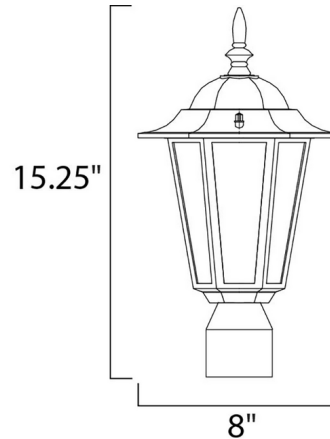

## Builder 3001 Outdoor Post Light By Maxim Lighting

### Description

Builder 3001 Outdoor Post Light features Clear glass panels with a Black or White finish. Note: Post sold separately.

Shown in black / clear

### Specifications

|                   |  |
|-------------------|--|
| COLOR             | Clear                                      |
| BODY FINISH       | Black                                      |
| WATTAGE           | 72W  |
| DIMMER            | Standard 120V                              |
| DIMENSIONS        | 8"W x 15.25"H                              |
| BULB NOT INCLUDED | 1 x A19/Medium (E26)/72W/120V Incandescent |