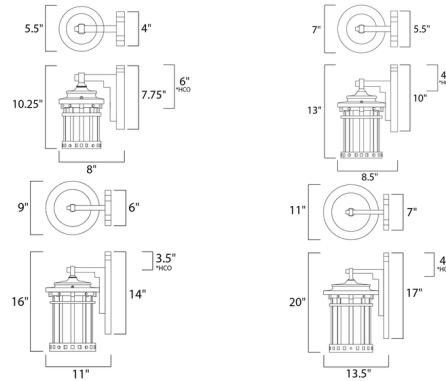

Description

Santa Barbara DC Outdoor Wall Light is a transitional style in Seedy glass with a die-cast aluminum body in a Sienna finish. Available in small, medium, large, and x-large sizes. For small and medium, one 60/100 watt, 120 volt A19 Medium base incandescent bulb is required, but not included. For large and x-large, three 40 watt, 120 volt B10 Candelabra base incandescent bulbs are required, but not included. Wet location rated. Small: 5.5 inch width x 10.25 inch height x 8 inch depth. Medium: 7 inch width x 13 inch height x 8.5 inch depth. Large: 9 inch width x 16 inch height x 11 inch depth. X-Large: 11 inch width x 20 inch height x 13.5 inch depth.

Shown in sienna / seedy glass

Specifications

COLOR Seedy Glass
 BODY FINISH Sienna
 WATTAGE 72W
 DIMMER Standard 120V
 DIMENSIONS 5.5"W x 10.25"H x 8"D
 BULB NOT INCLUDED 1 x A19/Medium (E26)/72W/120V Incandescent