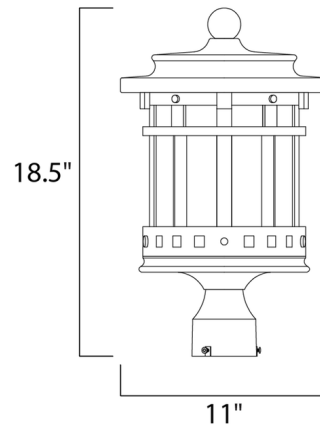

Shown in sienna / seedy glass

Specifications

COLOR	Seedy Glass
BODY FINISH	Sienna
WATTAGE	120W
DIMMER	Standard 120V
DIMENSIONS	11"W x 18.5"H
BULB NOT INCLUDED	3 x B10/Candelabra (E12)/40W/120V Incandescent

CLICK TO VIEW PRODUCT

Notes: