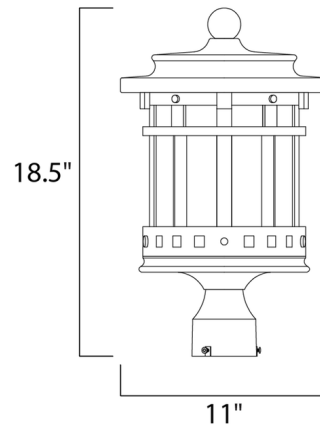

## Santa Barbara DC Outdoor Post Mount By Maxim Lighting

### Description

Santa Barbara DC Outdoor Post Light is a transitional style in Seedy glass with a die-cast aluminum body in a Sienna finish. Wet location rated.

Shown in sienna / seedy glass

### Specifications

COLOR	Seedy Glass
BODY FINISH	Sienna
WATTAGE	120W
DIMMER	Standard 120V
DIMENSIONS	11"W x 18.5"H
BULB NOT INCLUDED	3 x B10/Candelabra (E12)/40W/120V Incandescent

CLICK TO VIEW PRODUCT

Notes: