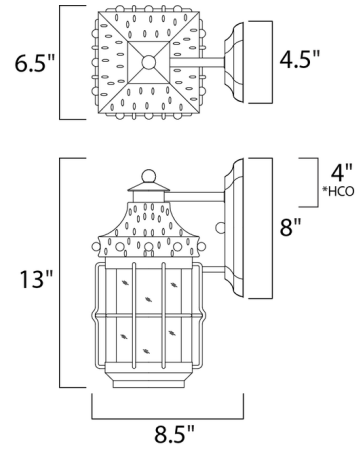

Description

Nantucket 30081 Outdoor Wall Light is a traditional, early American piece that fits into a variety of decor. Features Seedy glass with a Country Forge finish. One 100 watt, 120 volt A19 medium base bulb is required, but not included. Wet location rated. 6.5 inch width x 13 inch height x 8.5 inch depth.

Shown in country forge / seedy glass

Specifications

COLOR	Seedy Glass
BODY FINISH	Country Forge
WATTAGE	72W
DIMMER	Standard 120V
DIMENSIONS	6.5"W x 13"H x 8.5"D
BULB NOT INCLUDED	1 x A19/Medium (E26)/72W/120V Incandescent