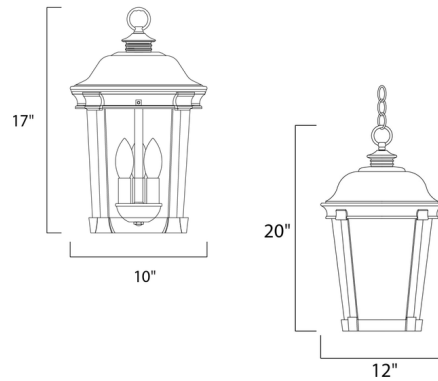

### Description

Dover Outdoor Pendant is the perfect style for any home with a Bronze finish and Seedy glass. Available in small and large sizes. Three 40 watt, 120 volt B10 Candelabra base incandescent bulbs are required, but not included. Damp location rated. Small: 10 inch width x 17 inch height x 89 inch maximum length. Large: 12 inch width x 20 inch height x 92 inch maximum length.

### Specifications

COLOR	Seedy Glass
BODY FINISH	Bronze
WATTAGE	120W
DIMMER	Standard 120V
DIMENSIONS	10"W x 17"H
BULB NOT INCLUDED	3 x B10/Candelabra (E12)/40W/120V Incandescent

CLICK TO VIEW PRODUCT

Notes: