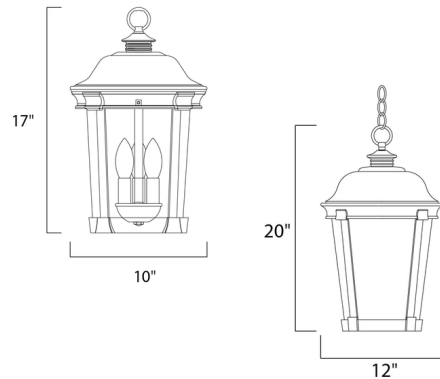

### Description

Dover Outdoor Pendant is the perfect style for any home with a Bronze finish and Seedy glass. Available in small and large sizes. Three 40 watt, 120 volt B10 Candelabra base incandescent bulbs are required, but not included. Damp location rated. Small: 10 inch width x 17 inch height x 89 inch maximum length. Large: 12 inch width x 20 inch height x 92 inch maximum length.

### Specifications

COLOR . . . . . Seedy Glass  
BODY FINISH . . . . . Bronze  
WATTAGE . . . . . 120W  
DIMMER . . . . . Standard 120V  
DIMENSIONS . . . . . 10"W x 17"H  
BULB NOT INCLUDED . . . . . 3 x B10/Candelabra (E12)/40W/120V Incandescent