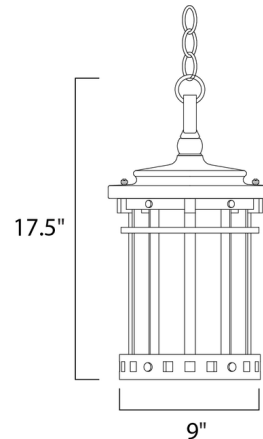

Lightology

lightology.com
866-954-4489
05-23-26

Project: _____

Company: _____

Location: _____ Fixture Type: _____

SPEC #: **MAX496189**

Approved On: _____ Approved By: _____

Santa Barbara DC Outdoor Pendant By Maxim Lighting

Description

Santa Barbara DC Outdoor Pendant is a transitional style in Seedy glass with a die-cast aluminum body in a Sienna finish. Three 40 watt, 120 volt B10 Candelabra base incandescent bulbs are required, but not included. Damp location rated. 9 inch width x 17.5 inch height x 89 inch maximum length.

Shown in sienna / seedy glass

Specifications

COLOR	Seedy Glass
BODY FINISH	Sienna
WATTAGE	120W
DIMMER	Standard 120V
DIMENSIONS	9"W x 17.5"H
BULB NOT INCLUDED	3 x B10/Candelabra (E12)/40W/120V Incandescent