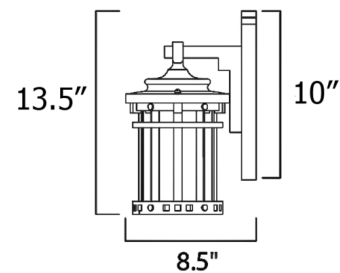

### Description

Santa Barbara Dark Sky Outdoor Wall Light is a traditional, craftsman/mission style in Mocha glass with a die-cast aluminum body in a Sienna finish. The Dark Sky Ordinance was developed as an outdoor lighting standard that reduce glare, light trespass, and sky glow. Available in small and large sizes. One 100 watt, 120 volt A19 Medium base incandescent bulb is required, but not included. Wet location rated. Small: 7 inch width x 13 inch height x 8.5 inch depth. Large: 9 inch width x 16 inch height x 11 inch depth.

### Specifications

COLOR	Mocha
BODY FINISH	Sienna
WATTAGE	72W
DIMMER	Standard 120V
DIMENSIONS	7"W x 13.5"H x 8.5"D
BULB NOT INCLUDED	1 x A19/Medium (E26)/72W/120V Incandescent

CLICK TO VIEW PRODUCT

Notes: