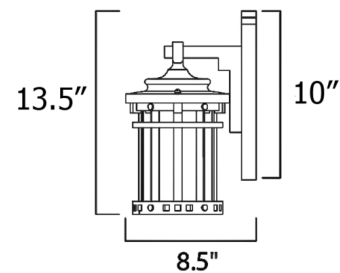

Description

Santa Barbara Dark Sky Outdoor Wall Light is a traditional, craftsman/mission style in Mocha glass with a die-cast aluminum body in a Sienna finish. The Dark Sky Ordinance was developed as an outdoor lighting standard that reduce glare, light trespass, and sky glow. Available in small and large sizes. One 100 watt, 120 volt A19 Medium base incandescent bulb is required, but not included. Wet location rated. Small: 7 inch width x 13 inch height x 8.5 inch depth. Large: 9 inch width x 16 inch height x 11 inch depth.

Shown in sienna / mocha

Specifications

COLOR	Mocha
BODY FINISH	Sienna
WATTAGE	72W
DIMMER	Standard 120V
DIMENSIONS	9"W x 16"H x 11"D
BULB NOT INCLUDED	1 x A19/Medium (E26)/72W/120V Incandescent

CLICK TO VIEW PRODUCT