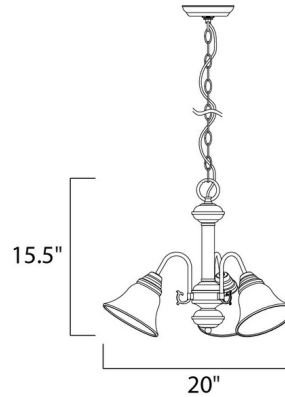

Lightology

lightology.com
866-954-4489
05-25-26

Project: _____

Company: _____

Location: _____ Fixture Type: _____

SPEC #: **MAX496242**

Approved On: _____ Approved By: _____

Malaga Down Chandelier By Maxim Lighting

Description

Malaga Down Chandelier features Frosted Glass or Marble Glass with a Satin Nickel finish or Marble glass with a Satin Nickel finish.

Shown in marble / satin nickel

Specifications

COLOR Marble / Satin Nickel
BODY FINISH N/A
WATTAGE 216W
DIMMER Standard 120V
DIMENSIONS 20"W x 15.5"H
BULB NOT INCLUDED 3 x A19/Medium (E26)/72W/120V Incandescent