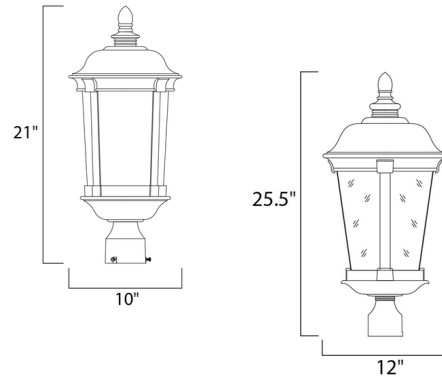

Lightology

lightology.com
866-954-4489
05-07-26

Project: _____

Company: _____

Location: _____ Fixture Type: _____

SPEC #: **MAX496247**

Approved On: _____ Approved By: _____

Dover Outdoor Post Light By Maxim Lighting

Description

Dover Outdoor Post Light is the perfect style for any home with a Bronze finish and Seedy glass. Note: Post sold separately.

Shown in bronze / seedy glass

Specifications

COLOR Seedy Glass
BODY FINISH Bronze
WATTAGE 120W
DIMMER Standard 120V
DIMENSIONS 10"W x 21"H
BULB NOT INCLUDED 3 x B10/Candelabra (E12)/40W/120V Incandescent