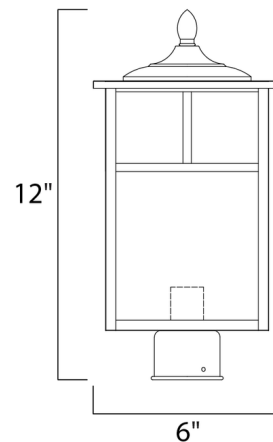

Shown in burnished / honey

Specifications

COLOR . . . . . Honey
BODY FINISH . . . . . Burnished
WATTAGE 43W
DIMMER . . . . . Standard 120V
DIMENSIONS . . . . . 6"W x 12"H
BULB NOT INCLUDED . . . . . 1 x A19/Medium (E26)/43W/120V Incandescent

CLICK TO VIEW PRODUCT

Notes: