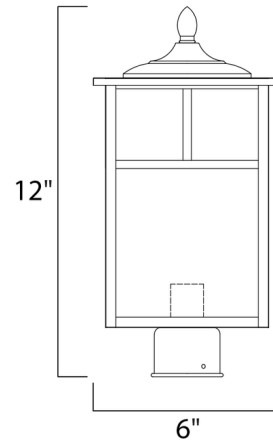

By Maxim Lighting

Description

Coldwater Outdoor Post Light is a traditional craftsman/mission style piece. It features Honey glass with a Burnished finish. Note: Post sold separately.

Shown in burnished / honey

Specifications

COLOR Honey
BODY FINISH Burnished
WATTAGE 43W
DIMMER Standard 120V
DIMENSIONS 6"W x 12"H
BULB NOT INCLUDED 1 x A19/Medium (E26)/43W/120V Incandescent

CLICK TO VIEW PRODUCT

Notes: