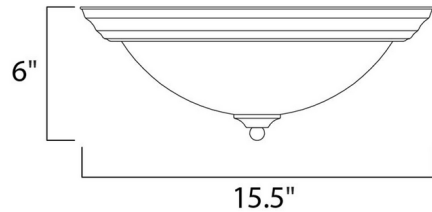

Specifications

COLOR	N/A
BODY FINISH	Frosted / Satin Nickel
WATTAGE	106W
DIMMER	Standard 120V
DIMENSIONS	13.5"W x 6"H
BULB NOT INCLUDED	2 x A19/Medium (E26)/53W/120V Incandescent

CLICK TO VIEW PRODUCT

Notes: