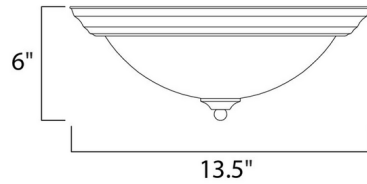

Specifications

COLOR	N/A
BODY FINISH	Frosted / Satin Nickel
WATTAGE	106W
DIMMER	Standard 120V
DIMENSIONS	13.5"W x 6"H
BULB NOT INCLUDED	2 x A19/Medium (E26)/53W/120V Incandescent

CLICK TO VIEW PRODUCT

Notes: