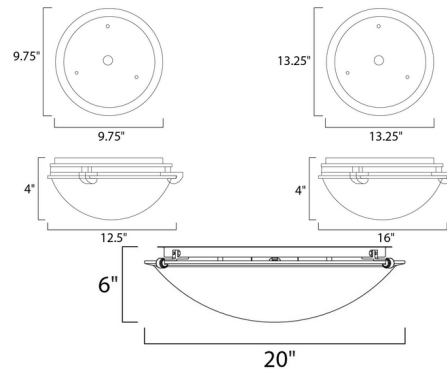

Description

The Malaga Ceiling Flush Light brings an elegant beauty to your interior space. The smooth frame is complemented by a round shaped shade that casts warm shadows of light across your room.

Shown in marble / white

Specifications

COLOR	Marble / White
BODY FINISH	N/A
WATTAGE	18W
DIMMER	Standard 120V
DIMENSIONS	12.5"W x 4"H
BULB NOT INCLUDED	2 x A19/Medium (E26)/9W/120V LED

CLICK TO VIEW PRODUCT

Notes: