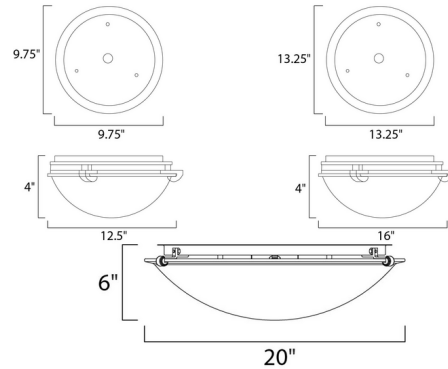

Description

The Malaga Ceiling Flush Light brings an elegant beauty to your interior space. The smooth frame is complemented by a round shaped shade that casts warm shadows of light across your room.

Shown in marble / white

Specifications

COLOR	Marble / White
BODY FINISH	N/A
WATTAGE	18W
DIMMER	Standard 120V
DIMENSIONS	12.5"W x 4"H
BULB NOT INCLUDED	2 x A19/Medium (E26)/9W/120V LED

CLICK TO VIEW PRODUCT

Notes: