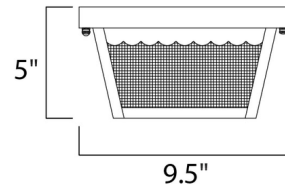

Lightology

lightology.com
866-954-4489
07-08-26

Project: _____

Company: _____

Location: _____ Fixture Type: _____

SPEC #: **MAX496402**

Approved On: _____ Approved By: _____

Essentials Outdoor Ceiling Flush Light By Maxim Lighting

Description

Essentials Outdoor Ceiling Flush Light features Frosted glass with a Black finish. Two 75 watt, 120 volt A19 medium base incandescent bulbs are required, but not included. Damp location rated. 9.5 inch width x 5 inch height.

Shown in black / frosted

Specifications

COLOR	Frosted
BODY FINISH	Black
WATTAGE	106W
DIMMER	Standard 120V
DIMENSIONS	9.5"W x 5"H
BULB NOT INCLUDED	2 x A19/Medium (E26)/53W/120V Incandescent

CLICK TO VIEW PRODUCT

Notes: