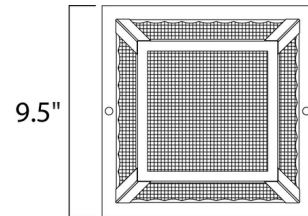

### Description

Essentials Outdoor Ceiling Flush Light features Frosted glass with a Black finish. Two 75 watt, 120 volt A19 medium base incandescent bulbs are required, but not included. Damp location rated. 9.5 inch width x 5 inch height.

### Specifications

COLOR	Frosted
BODY FINISH	Black
WATTAGE	106W
DIMMER	Standard 120V
DIMENSIONS	9.5"W x 5"H
BULB NOT INCLUDED	2 x A19/Medium (E26)/53W/120V Incandescent

CLICK TO VIEW PRODUCT

Notes: