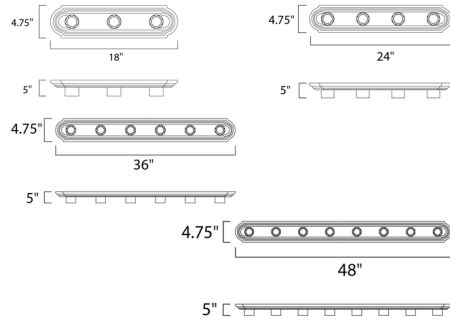

### Description

Essentials 712 Bathroom Vanity Light features a simple look, perfect any bathroom. Comes in Frosted glass shades with an Oil Rubbed Bronze or Satin Nickel finish. Available in 3, 4, 6, and 8 light options. 100 watt, 120 volt A19 medium base incandescent bulbs are required, but not included. Use different medium base bulbs to create a variety of looks. Damp location rated. 3 Light: 18 inch width x 4.75 inch height x 5 inch depth. 4 Light: 24 inch width x 4.75 inch height x 5 inch depth. 6 Light: 36 inch width x 4.75 inch height x 5 inch depth. 8 Light: 48 inch width x 4.75 inch height x 5 inch depth.

### Specifications

COLOR	N/A
BODY FINISH	Oil Rubbed Bronze
WATTAGE	216W
DIMMER	Standard 120V
DIMENSIONS	18"W x 4.75"H x 5"D
BULB NOT INCLUDED	3 x A19/Medium (E26)/72W/120V Incandescent

CLICK TO VIEW PRODUCT