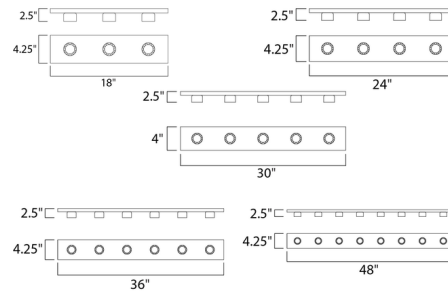

Description

Essentials 445 Bathroom Vanity Light is a simplistic masterpiece, perfect for any bath dcor. Available in 3, 4, 5, 6, and 8 light options. 60 watt, 120 volt A19 medium base bulbs are required, but not included. Using different medium base bulbs, up to 60 watts, can change the look any time you want. Damp location rated. 3 Light: 18 inch width x 4.25 inch height x 2.5 inch depth - without bulbs. 4 Light: 24 inch width x 4.25 inch height x 2.5 inch depth - without bulbs. 5 Light: 30 inch width x 4.25 inch height x 2.5 inch depth - without bulbs. 6 Light: 36 inch width x 4.25 inch height x 2.5 inch depth - without bulbs. 8 Light: 48 inch width x 4.25 inch height x 2.5 inch depth - without bulbs.

Specifications

COLOR	N/A
BODY FINISH	Polished Chrome
WATTAGE	129W
DIMMER	Standard 120V
DIMENSIONS	18"W x 4.25"H x 2.5"D
BULB NOT INCLUDED	3 x A19/Medium (E26)/43W/120V Incandescent

Shown in polished chrome