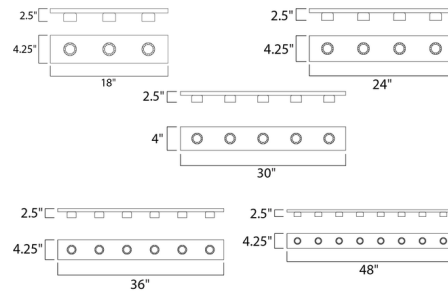

### Description

Essentials 445 Bathroom Vanity Light is a simplistic masterpiece, perfect for any bath dcor. Available in 3, 4, 5, 6, and 8 light options. 60 watt, 120 volt A19 medium base bulbs are required, but not included. Using different medium base bulbs, up to 60 watts, can change the look any time you want. Damp location rated. 3 Light: 18 inch width x 4.25 inch height x 2.5 inch depth - without bulbs. 4 Light: 24 inch width x 4.25 inch height x 2.5 inch depth - without bulbs. 5 Light: 30 inch width x 4.25 inch height x 2.5 inch depth - without bulbs. 6 Light: 36 inch width x 4.25 inch height x 2.5 inch depth - without bulbs. 8 Light: 48 inch width x 4.25 inch height x 2.5 inch depth - without bulbs.

### Specifications

COLOR	N/A
BODY FINISH	Polished Chrome
WATTAGE	129W
DIMMER	Standard 120V
DIMENSIONS	18"W x 4.25"H x 2.5"D
BULB NOT INCLUDED	3 x A19/Medium (E26)/43W/120V Incandescent

CLICK TO VIEW PRODUCT