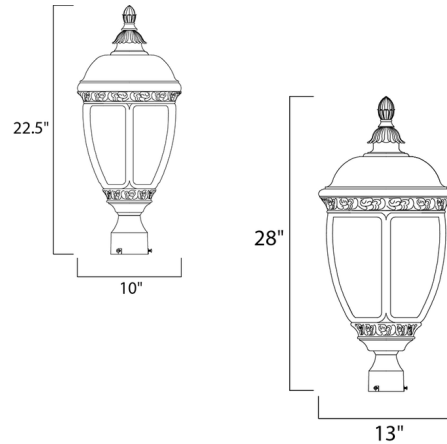

## Knob Hill DC Outdoor Post Light By Maxim Lighting

### Description

Knob Hill VX Outdoor Post Light features Seedy Glass with a Sienna finish in die cast aluminum.  
Note: Post sold separately.

Shown in sienna / seedy glass

### Specifications

COLOR . . . . . Seedy Glass  
BODY FINISH . . . . . Sienna  
WATTAGE . . . . . 120W  
DIMMER . . . . . Standard 120V  
DIMENSIONS . . . . . 10"W x 22.5"H  
BULB NOT INCLUDED . . . . . 3 x B10/Candelabra (E12)/40W/120V Incandescent