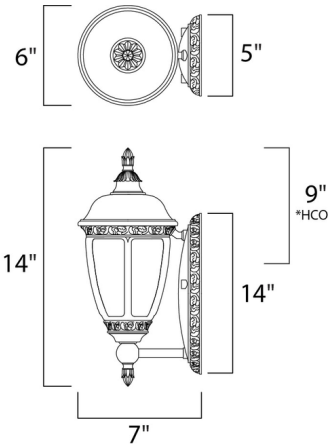

## Knob Hill DC 3462 Outdoor Wall Light By Maxim Lighting

### Description

Knob Hill VX 3462 Outdoor Wall Light features Seedy with a Sienna finish in die cast aluminum. One 40 watt, 120 volt A19 medium base bulb is required, but not included. Wet location rated. 6 inch width x 14 inch height x 7 inch depth.

### Specifications

COLOR	Seedy Glass
BODY FINISH	Sienna
WATTAGE	29W
DIMMER	Standard 120V
DIMENSIONS	6"W x 14"H x 7"D
BULB NOT INCLUDED	1 x A19/Medium (E26)/29W/120V Incandescent

CLICK TO VIEW PRODUCT

Notes: