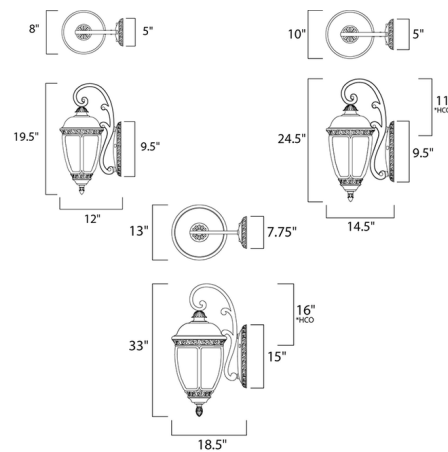

## Knob Hill DC Outdoor Wall Light By Maxim Lighting

### Description

Knob Hill VX Outdoor Wall Light features Seedy Glass with a Sienna finish in die cast aluminum. Available in small, medium, and large sizes. Three 40 watt, 120 volt B10 candelabra base bulbs are required, but not included. Wet location rated. Small: 8 inch width x 19.5 inch height x 12 inch depth. Medium: 10 inch width x 24.5 inch height x 14.5 inch depth. Large: 13 inch width x 33 inch height x 18.5 inch depth.

### Specifications

COLOR . . . . . Seedy Glass  
BODY FINISH . . . . . Sienna  
WATTAGE . . . . . 120W  
DIMMER . . . . . Standard 120V  
DIMENSIONS . . . . . 8"W x 19.5"H x 12"D  
BULB NOT INCLUDED . . . . . 3 x B10/Candelabra (E12)/40W/120V Incandescent