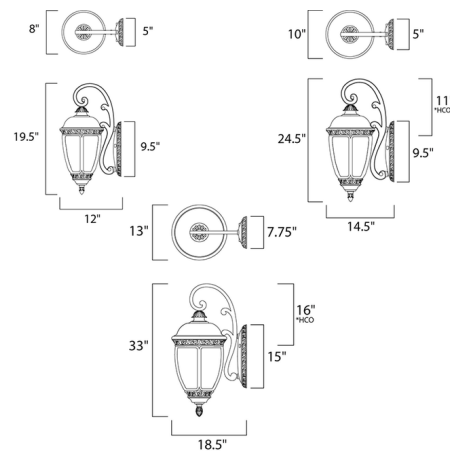

### Description

Knob Hill VX Outdoor Wall Light features Seedy Glass with a Sienna finish in die cast aluminum. Available in small, medium, and large sizes. Three 40 watt, 120 volt B10 candelabra base bulbs are required, but not included. Wet location rated. Small: 8 inch width x 19.5 inch height x 12 inch depth. Medium: 10 inch width x 24.5 inch height x 14.5 inch depth. Large: 13 inch width x 33 inch height x 18.5 inch depth.

### Specifications

COLOR	Seedy Glass
BODY FINISH	Sienna
WATTAGE	120W
DIMMER	Standard 120V
DIMENSIONS	8"W x 19.5"H x 12"D
BULB NOT INCLUDED	3 x B10/Candelabra (E12)/40W/120V Incandescent

CLICK TO VIEW PRODUCT