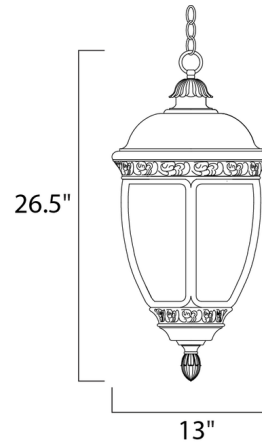

Lightology

lightology.com
866-954-4489
05-21-26

Project: _____

Company: _____

Location: _____ Fixture Type: _____

SPEC #: **MAX496490**

Approved On: _____ Approved By: _____

Knob Hill DC Outdoor Pendant By Maxim Lighting

Description

Knob Hill VX Outdoor Pendant features Seedy with a Sienna finish in die cast aluminum. Three 40 watt, 120 volt B10 candelabra base bulbs are required, but not included. Damp location rated. 13 inch width x 26.5 inch height x 98 inch maximum length.

Shown in sienna / seedy glass

Specifications

COLOR	Seedy Glass
BODY FINISH	Sienna
WATTAGE	120W
DIMMER	Standard 120V
DIMENSIONS	13"W x 26.5"H
BULB NOT INCLUDED	3 x B10/Candelabra (E12)/40W/120V Incandescent