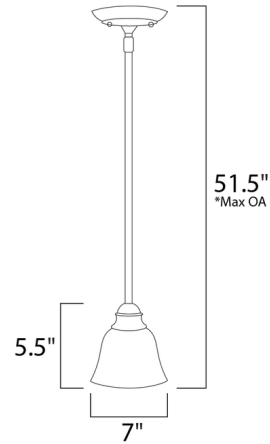

## Manor Mini Pendant By Maxim Lighting

### Description

Manor Mini Pendant is both subtle and dramatic with a Frosted Ivory shade and Oil Rubbed Bronze finish. One 100 watt, 120 volt A19 Medium base incandescent bulb is required, but not included. 7 inch width x 5.5 inch height x 51.5 inch length.

### Specifications

COLOR	Frosted Ivory
BODY FINISH	Oil Rubbed Bronze
WATTAGE	72W
DIMMER	Standard 120V
DIMENSIONS	7"W x 5.5"H
BULB NOT INCLUDED	1 x A19/Medium (E26)/72W/120V Incandescent

CLICK TO VIEW PRODUCT