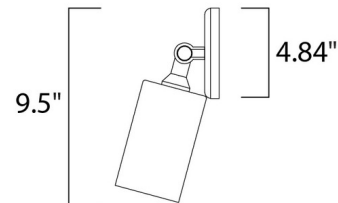

Lightology

lightology.com
866-954-4489
07-02-26

Project: _____

Company: _____

Location: _____ Fixture Type: _____

SPEC #: **MAX496553**

Approved On: _____ Approved By: _____

Spots Double Outdoor Wall / Ceiling Adjustable Spot Light By Maxim Lighting

Description

The Spots Double Outdoor Wall / Ceiling Adjustable Spot Light is a simple, yet powerful spot light perfect to enhance a room or direct your focus to a specific area. Available in Black or White finishes. UL listed.

Shown in white

Specifications

COLOR	N/A
BODY FINISH	White
WATTAGE	120W
DIMMER	Standard 120V
DIMENSIONS	16.5"W x 9.5"H x 8.5"D
BULB NOT INCLUDED	2 x PAR20/Medium (E26)/60W/120V Halogen

CLICK TO VIEW PRODUCT