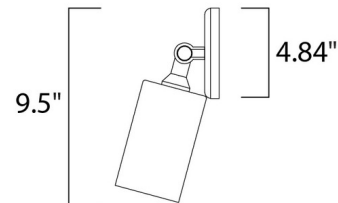

Lightology

lightology.com
866-954-4489
04-22-26

Project: _____

Company: _____

Location: _____ Fixture Type: _____

SPEC #: **MAX496553**

Approved On: _____ Approved By: _____

Spots Double Outdoor Wall / Ceiling Adjustable Spot Light By Maxim Lighting

Description

The Spots Double Outdoor Wall / Ceiling Adjustable Spot Light is a simple, yet powerful spot light perfect to enhance a room or direct your focus to a specific area. Available in Black or White finishes. UL listed.

Shown in white

Specifications

COLOR	N/A
BODY FINISH	White
WATTAGE	120W
DIMMER	Standard 120V
DIMENSIONS	16.5"W x 9.5"H x 8.5"D
BULB NOT INCLUDED	2 x PAR20/Medium (E26)/60W/120V Halogen

CLICK TO VIEW PRODUCT