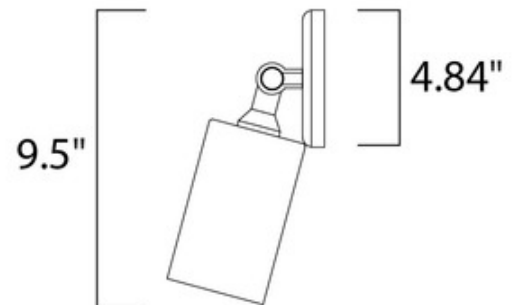

BRAND

Maxim Lighting

DESCRIPTION

The Spots Double Outdoor Wall / Ceiling Adjustable Spot Light is a simple, yet powerful spot light perfect to enhance a room or direct your focus to a specific area. Available in Black or White finishes. UL listed.

Shown in: White

SHADE COLOR	N/A
BODY FINISH	White
WATTAGE	120W
DIMMER	Standard 120V
DIMENSIONS	16.5"W x 9.5"H x 8.5"D
LAMP	2 x PAR20/Medium (E26)/60W/120V Halogen

ITEM NUMBER

MAX496553

COMPANY

PROJECT

FIXTURE TYPE