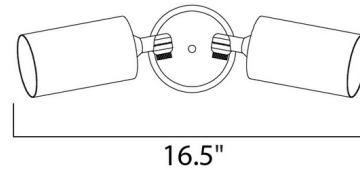

Lightology

lightology.com
866-954-4489
04-22-26

Project: _____

Company: _____

Location: _____ Fixture Type: _____

SPEC #: **MAX496553**

Approved On: _____ Approved By: _____

Spots Double Outdoor Wall / Ceiling Adjustable Spot Light By Maxim Lighting

Description

The Spots Double Outdoor Wall / Ceiling Adjustable Spot Light is a simple, yet powerful spot light perfect to enhance a room or direct your focus to a specific area. Available in Black or White finishes. UL listed.

Shown in white

Specifications

COLOR	N/A
BODY FINISH	White
WATTAGE	120W
DIMMER	Standard 120V
DIMENSIONS	16.5"W x 9.5"H x 8.5"D
BULB NOT INCLUDED	2 x PAR20/Medium (E26)/60W/120V Halogen

CLICK TO VIEW PRODUCT