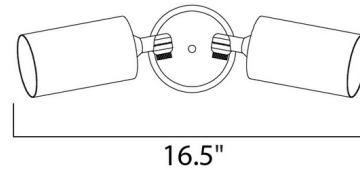

Lightology

lightology.com
866-954-4489
07-02-26

Project: _____

Company: _____

Location: _____ Fixture Type: _____

SPEC #: **MAX496553**

Approved On: _____ Approved By: _____

Spots Double Outdoor Wall / Ceiling Adjustable Spot Light By Maxim Lighting

Description

The Spots Double Outdoor Wall / Ceiling Adjustable Spot Light is a simple, yet powerful spot light perfect to enhance a room or direct your focus to a specific area. Available in Black or White finishes. UL listed.

Shown in white

Specifications

COLOR	N/A
BODY FINISH	White
WATTAGE	120W
DIMMER	Standard 120V
DIMENSIONS	16.5"W x 9.5"H x 8.5"D
BULB NOT INCLUDED	2 x PAR20/Medium (E26)/60W/120V Halogen

CLICK TO VIEW PRODUCT