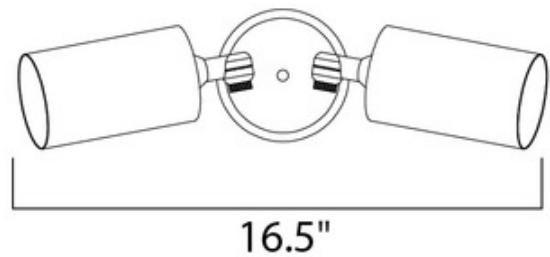

BRAND

Maxim Lighting

DESCRIPTION

The Spots Double Outdoor Wall / Ceiling Adjustable Spot Light is a simple, yet powerful spot light perfect to enhance a room or direct your focus to a specific area. Available in Black or White finishes. UL listed.

Shown in: White

SHADE COLOR	N/A
BODY FINISH	White
WATTAGE	120W
DIMMER	Standard 120V
DIMENSIONS	16.5"W x 9.5"H x 8.5"D
LAMP	2 x PAR20/Medium (E26)/60W/120V Halogen

ITEM NUMBER

MAX496553

COMPANY

PROJECT

FIXTURE TYPE