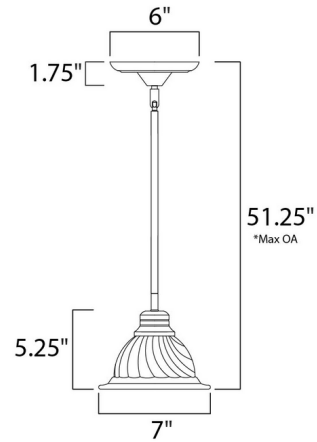

Lightology

lightology.com
866-954-4489
07-14-25

Project: _____

Company: _____

Location: _____ Fixture Type: _____

SPEC #: **MAX496555**

Approved On: _____ Approved By: _____

Marin Mini Pendant By Maxim Lighting

Description

Marin Mini Pendant features Marble with an Oil Rubbed Bronze finish or a Satin Nickel finish. One 100 watt, 120 volt A19 Medium base incandescent bulb is required, but not included. 7 inch width x 5.25 inch height x 51.25 inch length.

Shown in marble / satin nickel

Specifications

COLOR	N/A
BODY FINISH	Marble / Satin Nickel
WATTAGE	72W
DIMMER	Standard 120V
DIMENSIONS	7"W x 5.25"H
BULB NOT INCLUDED	1 x A19/Medium (E26)/72W/120V Incandescent