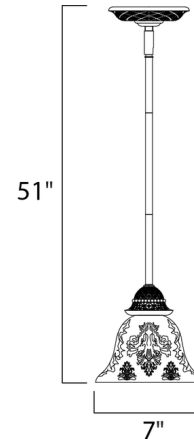

Lightology

lightology.com
866-954-4489
05-17-26

Project: _____

Company: _____

Location: _____ Fixture Type: _____

SPEC #: **MAX496560**

Approved On: _____ Approved By: _____

Symphony Mini Pendant By Maxim Lighting

Description

Symphony Mini Pendant with Screen Amber glass and the sharp angles of the Oil Rubbed Bronze body modernizes and inspires. One 100 watt, 120 volt A19 Medium base incandescent bulb is required, but not included. 7 inch width x 51 inch height.

Shown in oil rubbed bronze / screen amber

Specifications

COLOR Screen Amber
BODY FINISH Oil Rubbed Bronze
WATTAGE 72W
DIMMER Standard 120V
DIMENSIONS 7"W x 51"H
BULB NOT INCLUDED 1 x A19/Medium (E26)/72W/120V Incandescent