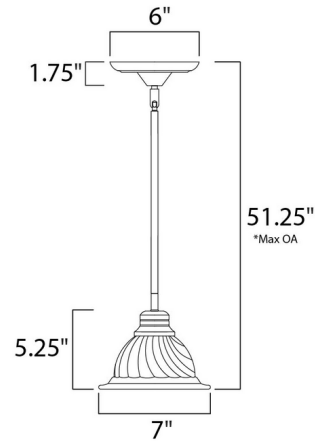

## Marin Mini Pendant By Maxim Lighting

### Description

Marin Mini Pendant features Marble with an Oil Rubbed Bronze finish or a Satin Nickel finish. One 100 watt, 120 volt A19 Medium base incandescent bulb is required, but not included. 7 inch width x 5.25 inch height x 51.25 inch length.

### Specifications

COLOR	N/A
BODY FINISH	Marble / Oil Rubbed Bronze
WATTAGE	72W
DIMMER	Standard 120V
DIMENSIONS	7"W x 5.25"H
BULB NOT INCLUDED	1 x A19/Medium (E26)/72W/120V Incandescent

CLICK TO VIEW PRODUCT