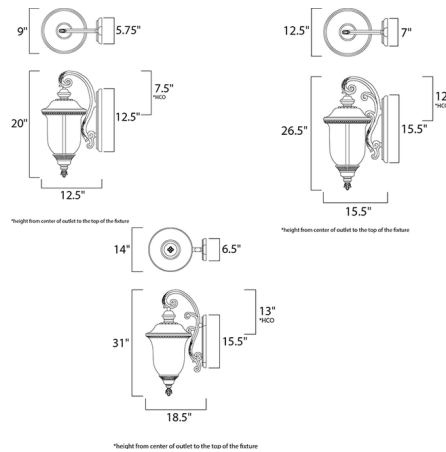

Lightology

lightology.com
866-954-4489
04-25-26

Project: _____

Company: _____

Location: _____ Fixture Type: _____

SPEC #: **MAX496569**

Approved On: _____ Approved By: _____

Carriage House DC Hanging Outdoor Wall Light By Maxim Lighting

Description

Carriage House DC Hanging Outdoor Wall Light is made of die cast aluminum and finished with an Oriental Bronze and Water Glass. Available in small, medium, and large sizes. 40 watt, 120 volt B10 Candelabra base incandescent bulbs are required, but not included. Wet location rated. Small: 9 inch width x 20 inch height x 12.5 inch depth. Medium: 12.5 inch width x 26.5 inch height x 15.5 inch depth. Large: 14 inch width x 31 inch height x 18.5 inch depth.

Shown in oriental bronze / water glass

Specifications

COLOR Water Glass
BODY FINISH Oriental Bronze
WATTAGE 80W
DIMMER Standard 120V
DIMENSIONS 9"W x 20"H x 12.5"D
BULB NOT INCLUDED 2 x B10/Candelabra (E12)/40W/120V Incandescent