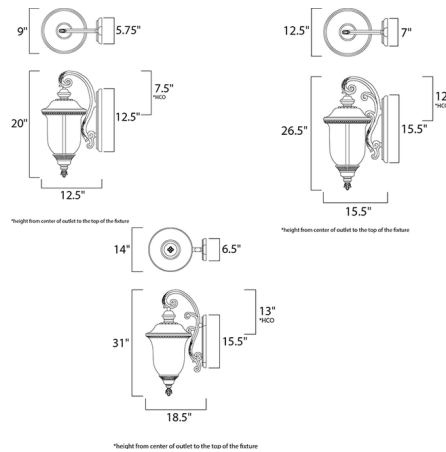

Lightology

lightology.com
866-954-4489
07-02-26

Project: _____

Company: _____

Location: _____ Fixture Type: _____

SPEC #: **MAX496569**

Approved On: _____ Approved By: _____

Carriage House DC Hanging Outdoor Wall Light By Maxim Lighting

Description

Carriage House DC Hanging Outdoor Wall Light is made of die cast aluminum and finished with an Oriental Bronze and Water Glass. Available in small, medium, and large sizes. 40 watt, 120 volt B10 Candelabra base incandescent bulbs are required, but not included. Wet location rated. Small: 9 inch width x 20 inch height x 12.5 inch depth. Medium: 12.5 inch width x 26.5 inch height x 15.5 inch depth. Large: 14 inch width x 31 inch height x 18.5 inch depth.

Shown in oriental bronze / water glass

Specifications

COLOR Water Glass
BODY FINISH Oriental Bronze
WATTAGE 80W
DIMMER Standard 120V
DIMENSIONS 9"W x 20"H x 12.5"D
BULB NOT INCLUDED 2 x B10/Candelabra (E12)/40W/120V Incandescent