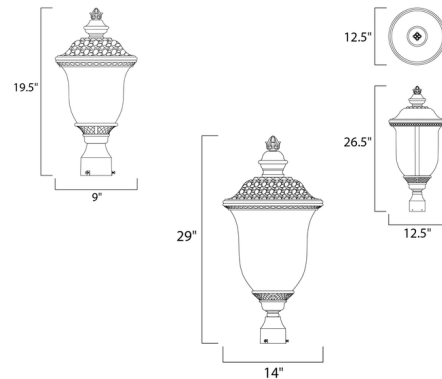

Lightology

lightology.com
866-954-4489
04-24-26

Project: _____

Company: _____

Location: _____ Fixture Type: _____

SPEC #: **MAX496597**

Approved On: _____ Approved By: _____

Carriage House DC Outdoor Post Mount By Maxim Lighting

Description

Carriage House DC Outdoor Post Light is made of die cast aluminum and finished with an Oriental Bronze and Water Glass. Available in small, medium, and large sizes. For small, one 100 watt, 120 volt A19 Medium base incandescent bulb is required, but not included. For medium and large, three 40/60 watt, 120 volt B10 Candelabra base incandescent bulbs are required, but not included. Standard post is required, and sold separately. Wet location rated. Small: 9 inch width x 19.5 inch height. Medium: 12.5 inch width x 26.5 inch height. Large: 14 inch width x 29 inch height.

Shown in oriental bronze / water glass

Specifications

COLOR Water Glass
BODY FINISH Oriental Bronze
WATTAGE 72W
DIMMER Standard 120V
DIMENSIONS 9\"W x 19.5\"H
BULB NOT INCLUDED 1 x A19/Medium (E26)/72W/120V Incandescent