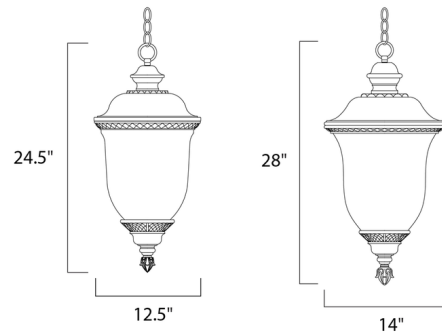

Description

Carriage House DC Outdoor Pendant is made of die cast aluminum and finished with an Oriental Bronze and Water Glass. Available in small and large sizes. Three 40/60 watt, 120 volt B10 Candelabra base incandescent bulbs are required, but not included. Damp location rated. Small: 12.5 inch width x 24.5 inch height x 96 inch maximum length. Large: 14 inch width x 28 inch height x 100 inch maximum length.

Shown in oriental bronze / water glass

Specifications

COLOR Water Glass
BODY FINISH Oriental Bronze
WATTAGE 120W
DIMMER Standard 120V
DIMENSIONS 12.5"W x 24.5"H x 11.2"D
BULB NOT INCLUDED 3 x B10/Candelabra (E12)/40W/120V Incandescent