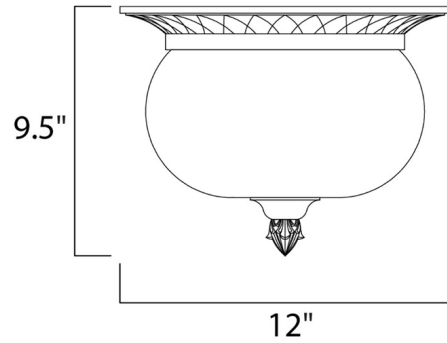

### Description

Carriage House DC Outdoor Ceiling Flush Light is made of die cast aluminum and finished with an Oriental Bronze and Water Glass. Two 40 watt, 120 volt B10 Candelabra base incandescent bulbs are required, but not included. Damp location rated. 12 inch width x 9.5 inch height.

### Specifications

COLOR . . . . . Water Glass  
BODY FINISH . . . . . Oriental Bronze  
WATTAGE . . . . . 80W  
DIMMER . . . . . Standard 120V  
DIMENSIONS . . . . . 12"W x 9.5"H  
BULB NOT INCLUDED . . . . . 2 x B10/Candelabra (E12)/40W/120V Incandescent