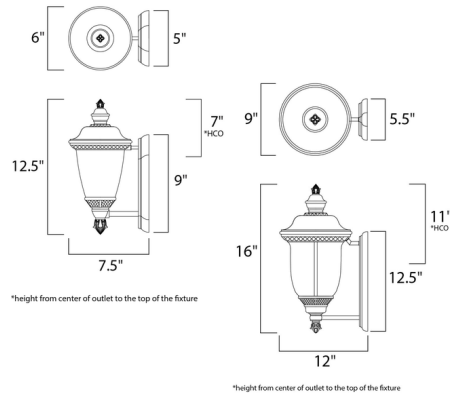

## Carriage House DC 34 Outdoor Wall Light By Maxim Lighting

### Description

Carriage House DC 34 Outdoor Wall Light is made of die cast aluminum and finished with an Oriental Bronze and Water Glass. Available in small and large sizes. For small, one 100 watt, 120 volt A19 Medium base incandescent bulb is required, but not included. For large, two 40 watt, 120 volt B10 Candelabra base incandescent bulbs are required, but not included. Wet location rated. Small: 6 inch width x 12.5 inch height x 7.5 inch depth. Large: 9 inch width x 16 inch height x 12 inch depth.

### Specifications

COLOR . . . . . Water Glass  
BODY FINISH . . . . . Oriental Bronze  
WATTAGE . . . . . 43W  
DIMMER . . . . . Standard 120V  
DIMENSIONS . . . . . 6"W x 12.5"H x 7.5"D  
BULB NOT INCLUDED . . . . . 1 x A19/Medium (E26)/43W/120V Incandescent