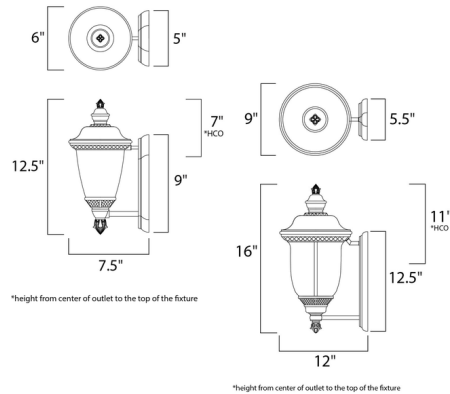

Lightology

lightology.com
866-954-4489
04-12-26

Project: _____
 Company: _____
 Location: _____ Fixture Type: _____
 SPEC #: **MAX496620**
 Approved On: _____ Approved By: _____

Carriage House DC 34 Outdoor Wall Light By Maxim Lighting

Description

Carriage House DC 34 Outdoor Wall Light is made of die cast aluminum and finished with an Oriental Bronze and Water Glass. Available in small and large sizes. For small, one 100 watt, 120 volt A19 Medium base incandescent bulb is required, but not included. For large, two 40 watt, 120 volt B10 Candelabra base incandescent bulbs are required, but not included. Wet location rated. Small: 6 inch width x 12.5 inch height x 7.5 inch depth. Large: 9 inch width x 16 inch height x 12 inch depth.

Shown in oriental bronze / water glass

Specifications

COLOR Water Glass
 BODY FINISH Oriental Bronze
 WATTAGE 43W
 DIMMER Standard 120V
 DIMENSIONS 6"W x 12.5"H x 7.5"D
 BULB NOT INCLUDED 1 x A19/Medium (E26)/43W/120V Incandescent