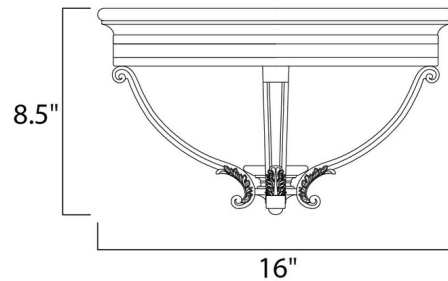

Description

Camden VX Outdoor Ceiling Flush Light features Water Glass panels with a Black or Golden Bronze finish. Three 60 watt, 120 volt A19 Medium base incandescent bulbs are required, but not included. Damp location rated. 16 inch width x 8.5 inch height.

Shown in black / water glass

Specifications

| | |
|-------------------|--|
| COLOR | Water Glass |
| BODY FINISH | Black |
| WATTAGE | 129W |
| DIMMER | Standard 120V |
| DIMENSIONS | 16"W x 8.5"H |
| BULB NOT INCLUDED | 3 x A19/Medium (E26)/43W/120V Incandescent |