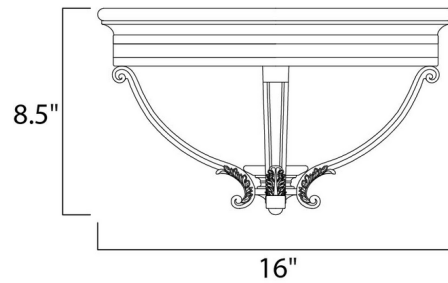

Description

Camden VX Outdoor Ceiling Flush Light features Water Glass panels with a Black or Golden Bronze finish. Three 60 watt, 120 volt A19 Medium base incandescent bulbs are required, but not included. Damp location rated. 16 inch width x 8.5 inch height.

Shown in black / water glass

Specifications

COLOR	Water Glass
BODY FINISH	Black
WATTAGE	129W
DIMMER	Standard 120V
DIMENSIONS	16"W x 8.5"H
BULB NOT INCLUDED	3 x A19/Medium (E26)/43W/120V Incandescent

CLICK TO VIEW PRODUCT