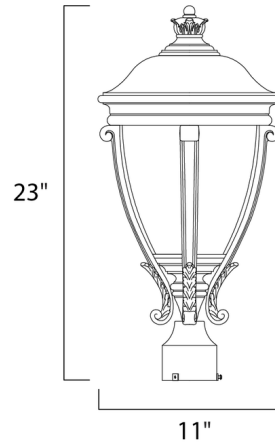

Lightology

lightology.com
866-954-4489
04-28-26

Project: _____

Company: _____

Location: _____ Fixture Type: _____

SPEC #: **MAX496645**

Approved On: _____ Approved By: _____

Camden VX Outdoor Post Mount By Maxim Lighting

Description

Camden VX Outdoor Post Light features Water Glass panels with a Black or Golden Bronze finish. Three 40 watt, 120 volt B10 Candelabra base incandescent bulbs are required, but not included. Standard post is required, and sold separately. Wet location rated. 11 inch width x 23 inch height.

Shown in black / water glass

Specifications

COLOR	Water Glass
BODY FINISH	Black
WATTAGE	120W
DIMMER	Standard 120V
DIMENSIONS	11"W x 23"H
BULB NOT INCLUDED	3 x B10/Candelabra (E12)/40W/120V Incandescent

CLICK TO VIEW PRODUCT