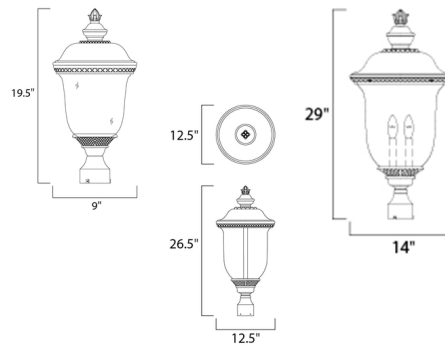

Description

Carriage House VX Outdoor Post Mount is made with Vivex, a material twice the strength of resin, is non-corrosive, UV resistant and backed with a 3-Year Limited Warranty. Features Oriental Bronze finish and Water Glass. Available in small, medium, and large sizes. For small, one 100 watt, 120 volt A19 Medium base incandescent bulb is required, but not included. For medium and large, three 40/60 watt, 120 volt B10 Candelabra base incandescent bulbs are required, but not included. Standard post is required, and sold separately. Wet location rated. Small: 9 inch width x 19.5 inch height. Medium: 12.5 inch width x 26.5 inch height. Large: 14 inch width x 29 inch height.

Shown in oriental bronze / water glass

Specifications

COLOR Water Glass
BODY FINISH Oriental Bronze
WATTAGE 72W
DIMMER Standard 120V
DIMENSIONS 9"W x 19.5"H
BULB NOT INCLUDED 1 x A19/Medium (E26)/72W/120V Incandescent