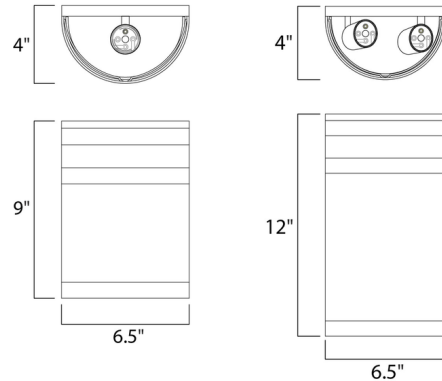

Shown in oil rubbed bronze / frosted

Specifications

COLOR	Frosted
BODY FINISH	Oil Rubbed Bronze
WATTAGE	16W
DIMMER	Standard 120V
DIMENSIONS	6.5"W x 12"H x 4"D
BULB NOT INCLUDED	2 x A19/Medium (E26)/8W/120V LED
OTHER BULB OPTIONS	2 x A19/Medium (E26)/60W/120V Incandescent