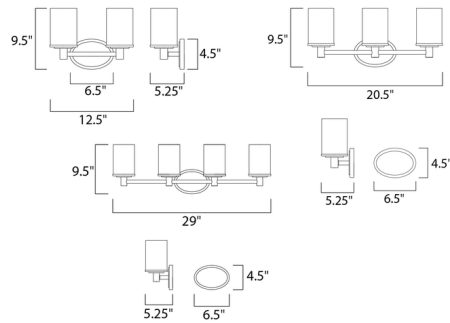

### Description

Cylinder Bathroom Vanity Light features cylindrical Satin White glass shades supported on stepped round cups mounted to an oval shaped frame finished in Satin Nickel. Available in 2, 3, and 4 light options. 100 60 watt, 120 volt A19 medium base incandescent bulbs are required, but not included. Damp location rated. 2 Light: 12.5 inch width x 9.5 inch height x 5.25 inch depth. 3 Light: 20.5 inch width x 9.5 inch height x 5.25 inch depth. 4 Light: 29 inch width x 9.5 inch height x 5.25 inch depth.

### Specifications

COLOR	Satin White
BODY FINISH	Satin Nickel
WATTAGE	144W
DIMMER	Standard 120V
DIMENSIONS	12.5"W x 9.5"H x 5.25"D
BULB NOT INCLUDED	2 x A19/Medium (E26)/72W/120V Incandescent

CLICK TO VIEW PRODUCT