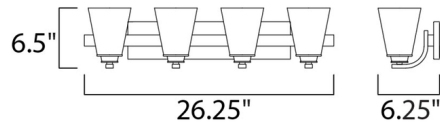

Description

Conical Bathroom Vanity Light features Satin White cone-shaped glass supported by a sweeping rectangular tube arm finished in Satin Nickel. This interesting marriage between contemporary geometric shape and traditional styling is a unique addition to any bathroom. 60 watt, 120 volt A19 Medium base incandescent bulbs are required, but not included. UL listed for damp locations.

Shown in satin nickel / satin white

Specifications

COLOR	Satin White
BODY FINISH	Satin Nickel
WATTAGE	172W
DIMMER	Standard 120V
DIMENSIONS	26.25"W x 6.5"H x 6.25"D
BULB NOT INCLUDED	4 x A19/Medium (E26)/43W/120V Incandescent