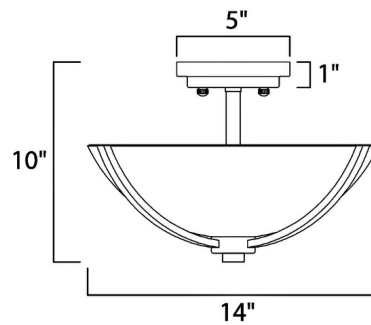

Description

The Deven Ceiling Semi Flush Light brings a clean, classic look to your interior space. The smooth, curved frame is complemented by bowl shaped glass, casting warm shadows around your room.

Shown in satin nickel / satin white

Specifications

COLOR	Satin White
BODY FINISH	Satin Nickel
WATTAGE	180W
DIMMER	Standard 120V
DIMENSIONS	14"W x 10"H
BULB NOT INCLUDED	3 x A19/Medium (E26)/60W/120V Incandescent