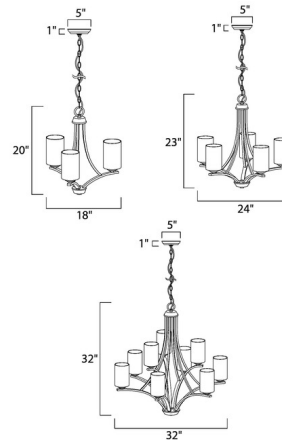

Description

The Deven Chandelier brings a clean, classic look to your interior space. The smooth, curved frame is complemented by bowl shaped glass, casting warm shadows around your room. Sloped ceiling compatible up to 70 degrees.

Shown in satin nickel / satin white

Specifications

COLOR	Satin White
BODY FINISH	Satin Nickel
WATTAGE	180W
DIMMER	Standard 120V
DIMENSIONS	18\"W x 20\"H
BULB NOT INCLUDED	3 x A19/Medium (E26)/60W/120V Incandescent
OTHER BULB OPTIONS	3 x A19/Medium (E26)/120V LED