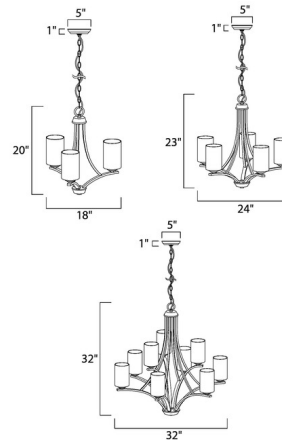

CLICK TO VIEW PRODUCT

Notes: