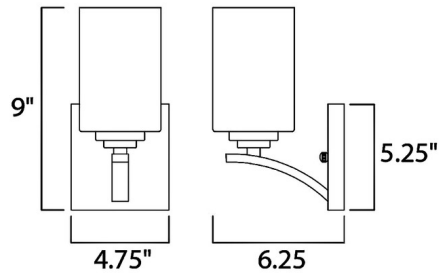

Description

The Deven Wall Sconce brings a clean, classic look to your interior space. The smooth, curved frame is complemented by cylindrical glass, casting warm shadows around your room.

Shown in satin nickel / satin white

Specifications

COLOR Satin White
BODY FINISH Satin Nickel
WATTAGE 60W
DIMMER Standard 120V
DIMENSIONS 4.75"W x 9"H x 6.25"D
BULB NOT INCLUDED 1 x A19/Medium (E26)/60W/120V Incandescent

CLICK TO VIEW PRODUCT