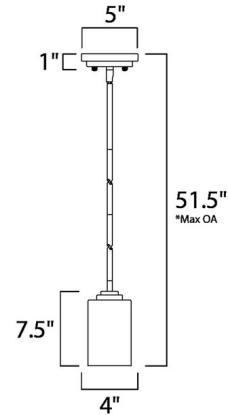

Lightology

lightology.com
866-954-4489
07-02-26

Project: _____

Company: _____

Location: _____ Fixture Type: _____

SPEC #: **MAX497032**

Approved On: _____ Approved By: _____

Deven Mini Pendant By Maxim Lighting

Description

The Deven Mini Pendant brings a clean, classic look to your interior space. The smooth frame is complemented by cylindrical glass, casting warm shadows around your room. Sloped ceiling compatible to 70 degrees.

Shown in satin nickel / satin white

Specifications

COLOR	Satin White
BODY FINISH	Satin Nickel
WATTAGE	60W
DIMMER	Standard 120V
DIMENSIONS	4"W x 7.5"H
BULB NOT INCLUDED	1 x A19/Medium (E26)/60W/120V Incandescent
OTHER BULB OPTIONS	1 x A19/Medium (E26)/120V LED