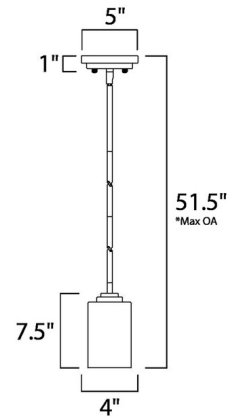

Lightology

lightology.com
866-954-4489
04-26-26

Project: _____

Company: _____

Location: _____ Fixture Type: _____

SPEC #: **MAX497032**

Approved On: _____ Approved By: _____

Deven Mini Pendant By Maxim Lighting

Description

The Deven Mini Pendant brings a clean, classic look to your interior space. The smooth frame is complemented by cylindrical glass, casting warm shadows around your room. Sloped ceiling compatible to 70 degrees.

Shown in satin nickel / satin white

Specifications

COLOR	Satin White
BODY FINISH	Satin Nickel
WATTAGE	60W
DIMMER	Standard 120V
DIMENSIONS	4"W x 7.5"H
BULB NOT INCLUDED	1 x A19/Medium (E26)/60W/120V Incandescent
OTHER BULB OPTIONS	1 x A19/Medium (E26)/120V LED