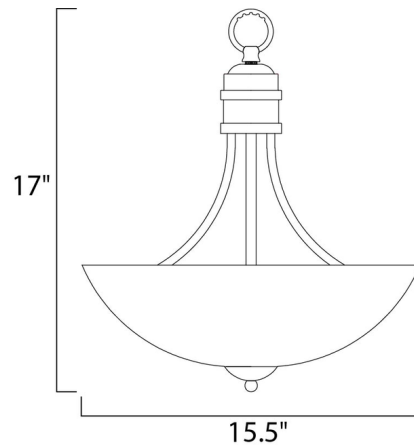

Lightology

lightology.com
866-954-4489
06-03-26

Project: _____

Company: _____

Location: _____ Fixture Type: _____

SPEC #: **MAX497080**

Approved On: _____ Approved By: _____

Logan Bowl Pendant By Maxim Lighting

Description

Logan Bowl Pendant is modern and simplistic with a Frosted glass diffuser on an Oil Rubbed Bronze or Satin Nickel finish. Three 60 watt, 120 volt A19 type medium base incandescent bulbs are required, but not included. UL listed. 15.5 inch width x 17 inch height x 53 inch maximum length.

Shown in oil rubbed bronze / frosted

Specifications

COLOR	Frosted
BODY FINISH	Oil Rubbed Bronze
WATTAGE	129W
DIMMER	Standard 120V
DIMENSIONS	15.5"W x 17"H
BULB NOT INCLUDED	3 x A19/Medium (E26)/43W/120V Incandescent