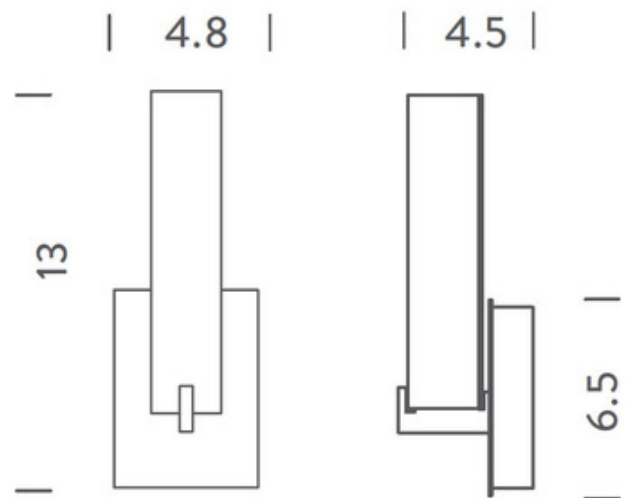

COMPANY

PROJECT

FIXTURE TYPE

APPROVED BY

DATE