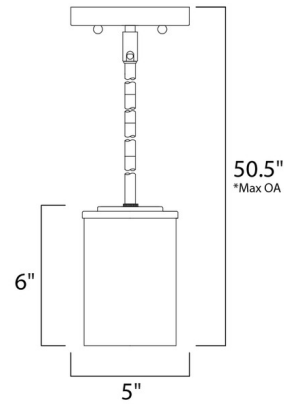

Description

The Corona Mini Pendant use simplicity to make a statement. A minimalist frame supports a Clear or Frosted Glass shade. Place over the kitchen island to complete your aesthetic.

Specifications

| | |
|--------------------|--|
| COLOR | N/A |
| BODY FINISH | Frosted / Satin Nickel |
| WATTAGE | 60W |
| DIMMER | Standard 120V |
| DIMENSIONS | 5"W x 6"H |
| BULB NOT INCLUDED | 1 x A19/Medium (E26)/60W/120V Incandescent |
| OTHER BULB OPTIONS | 1 x A19/Medium (E26)/120V LED |

Technical Information

| | |
|--------------------|------------------------|
| PRODUCT DIMENSIONS | Canopy: 5.25" diameter |
|--------------------|------------------------|

Shown in frosted / satin nickel