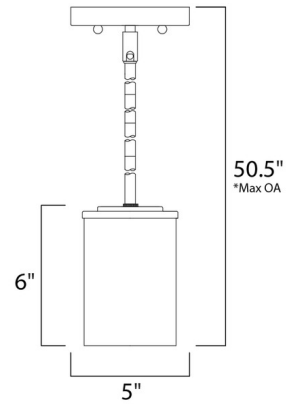

Description

The Corona Mini Pendant use simplicity to make a statement. A minimalist frame supports a Clear or Frosted Glass shade. Place over the kitchen island to complete your aesthetic.

Specifications

COLOR	N/A
BODY FINISH	Frosted / Satin Nickel
WATTAGE	60W
DIMMER	Standard 120V
DIMENSIONS	5"W x 6"H
BULB NOT INCLUDED	1 x A19/Medium (E26)/60W/120V Incandescent
OTHER BULB OPTIONS	1 x A19/Medium (E26)/120V LED

Technical Information

PRODUCT DIMENSIONS	Canopy: 5.25" diameter
--------------------	------------------------

Shown in frosted / satin nickel

*max overall height

CLICK TO VIEW PRODUCT

Notes: