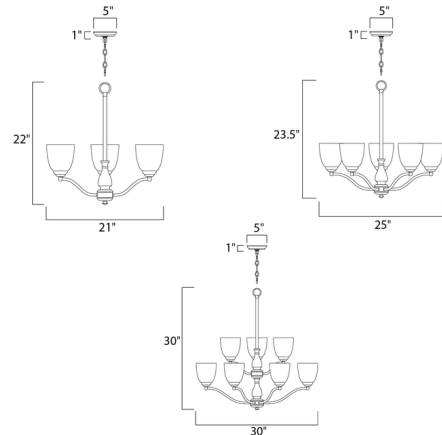

### Specifications

COLOR . . . . . Frosted  
BODY FINISH . . . . . Oil Rubbed Bronze  
WATTAGE . . . . . 180W  
DIMMER . . . . . Standard 120V  
DIMENSIONS . . . . . 21"W x 22"H  
BULB NOT INCLUDED . . . . . 3 x A19/Medium (E26)/60W/120V Incandescent  
OTHER BULB OPTIONS . . . . . 3 x A19/Medium (E26)/120V LED

### Technical Information

PRODUCT DIMENSIONS . . . . . Canopy: 4.75" diameter

Shown in oil rubbed bronze / frosted

CLICK TO VIEW PRODUCT

Notes: