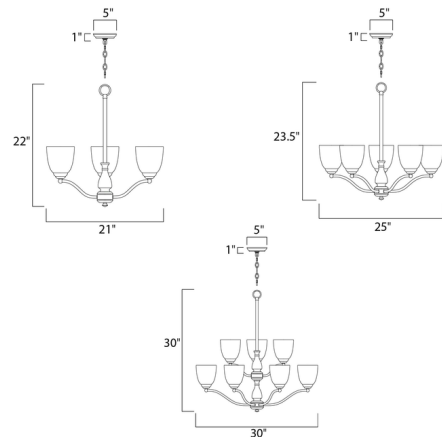

### Specifications

COLOR . . . . . Frosted  
BODY FINISH . . . . . Oil Rubbed Bronze  
WATTAGE . . . . . 180W  
DIMMER . . . . . Standard 120V  
DIMENSIONS . . . . . 21"W x 22"H  
BULB NOT INCLUDED . . . . . 3 x A19/Medium (E26)/60W/120V Incandescent  
OTHER BULB OPTIONS . . . . . 3 x A19/Medium (E26)/120V LED

### Technical Information

PRODUCT DIMENSIONS . . . . . Canopy: 4.75" diameter

Shown in oil rubbed bronze / frosted

CLICK TO VIEW PRODUCT

Notes: