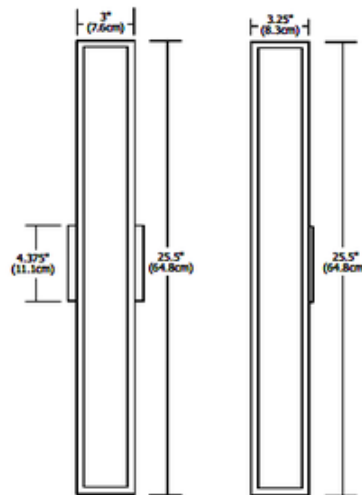

Garbo Non Dimmable Bath Bar

Description:

Garbo Non- Dimmable Bath Bar features opal white polycarbonate front and side diffusers with a satin nickel finish. May be mounted vertically or horizontally. Includes non-dimmable electronic ballast and one 17 Watt, 120 Volt, 3000K, T8 fluorescent lamp. ADA compliant. ETL listed. 25.5 inch width x 3 inch height x 3.25 inch depth.

Shown in: Satin Nickel / Opal

List Price: \$239.00
 Our Price: \$143.40

Shade Color: Opal
 Body Finish: Satin Nickel
 Lamp: 1 x T8/T8 Bipin (G13)/17W/120V Fluorescent
 Wattage: 17W
 Dimmer: Not Dimmable
 Dimensions: 3"H x 25.5"W x 3.25"D

Technical Information
 Lamp Color: 3000 K

Product Number: EDG49712			
Company:		Fixture Type:	Date: Apr 22, 2018
Project:		Approved By:	

#1200WS-GARBO-024F1-OWSN

Fax: (773) 883-6131

Phone: 866-954-4489

Address: 1718 W. Fullerton Ave. Chicago IL 60614