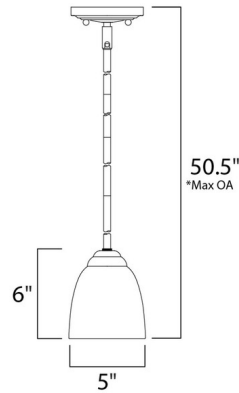

Description

The Stefan Mini Pendant works in a broad range of interiors featuring a metal frame complimented by simple Frost Glass shades.

Specifications

COLOR Frosted
BODY FINISH Oil Rubbed Bronze
WATTAGE 60W
DIMMER Standard 120V
DIMENSIONS 5"W x 6"H
BULB NOT INCLUDED 1 x A19/Medium (E26)/60W/120V Incandescent
OTHER BULB OPTIONS A19/Medium (E26)/120V LED

Technical Information

PRODUCT DIMENSIONS Canopy: 4.75" diameter

Shown in oil rubbed bronze / frosted

*max overall height

CLICK TO VIEW PRODUCT

Notes: