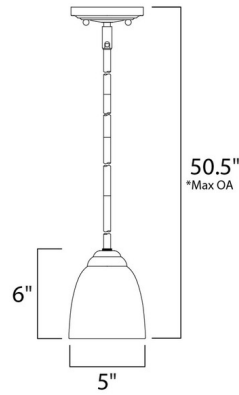

### Specifications

COLOR . . . . . Frosted  
BODY FINISH . . . . . Oil Rubbed Bronze  
WATTAGE . . . . . 60W  
DIMMER . . . . . Standard 120V  
DIMENSIONS . . . . . 5"W x 6"H  
BULB NOT INCLUDED . . . . . 1 x A19/Medium (E26)/60W/120V Incandescent  
OTHER BULB OPTIONS . . . . . A19/Medium (E26)/120V LED

### Technical Information

PRODUCT DIMENSIONS . . . . . Canopy: 4.75" diameter

Shown in oil rubbed bronze / frosted

\*max overall height

CLICK TO VIEW PRODUCT

Notes: