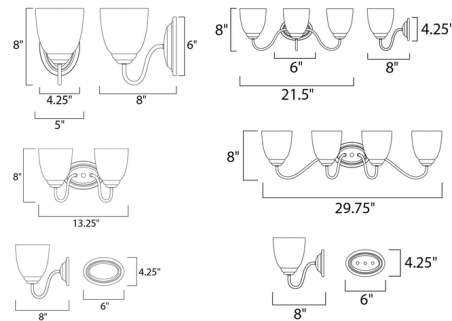

Description

The Stefan Bathroom Vanity Light works in a broad range of interiors and features a metal frame. Simple Frost Glass shades compliment the overall design.

Shown in oil rubbed bronze / frosted

Specifications

COLOR Frosted
 BODY FINISH Oil Rubbed Bronze
 WATTAGE 60W
 DIMMER Standard 120V
 DIMENSIONS 5"W x 8"H x 8"D
 BULB NOT INCLUDED 1 x A19/Medium (E26)/60W/120V Incandescent

Technical Information

PRODUCT DIMENSIONS Backplate: 6"W x 4.25"H

CLICK TO VIEW PRODUCT

Notes: