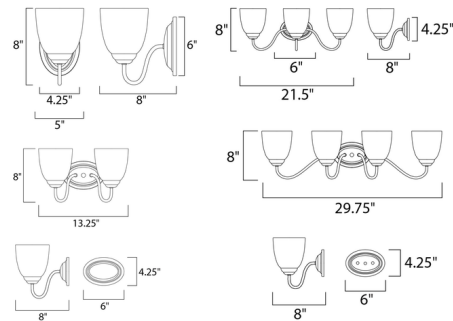

Description

The Stefan Bathroom Vanity Light works in a broad range of interiors and features a metal frame. Simple Frost Glass shades compliment the overall design.

Specifications

COLOR Frosted
 BODY FINISH Oil Rubbed Bronze
 WATTAGE 60W
 DIMMER Standard 120V
 DIMENSIONS 5"W x 8"H x 8"D
 BULB NOT INCLUDED 1 x A19/Medium (E26)/60W/120V Incandescent

Technical Information

PRODUCT DIMENSIONS Backplate: 6"W x 4.25"H

Notes:

Shown in oil rubbed bronze / frosted

CLICK TO VIEW PRODUCT