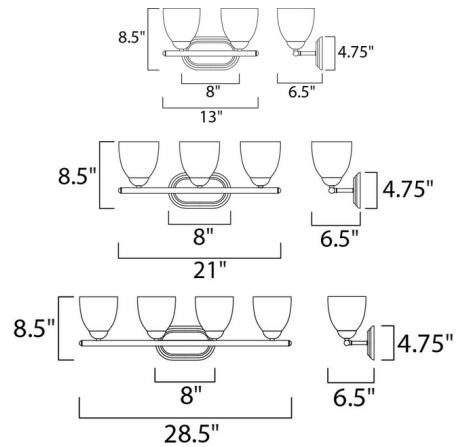

Description

The transitional design in the Axis Bathroom Vanity Light works in any style home. Full length oval backplates support simple bell-shaped, Frosted glass shades. Can be mounted up or down.

Shown in oil rubbed bronze / frosted

Specifications

COLOR Frosted
 BODY FINISH Oil Rubbed Bronze
 WATTAGE 18W
 DIMMER Standard 120V
 DIMENSIONS 13"W x 8.5"H x 6.5"D
 BULB NOT INCLUDED 2 x A19/Medium (E26)/9W/120V LED

Technical Information

PRODUCT DIMENSIONS Backplate: 8"W x 4.75"H