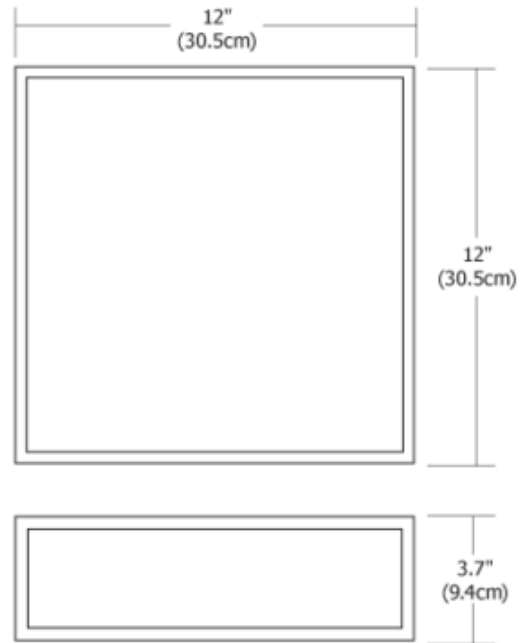

Garbo Square Ceiling / Wall Light

Description:

Garbo Square ceiling flush mount features opal white polycarbonate front and side diffusers with a Polished Nickel or Satin Nickel finish. Can be ceiling or wall mounted. Two 9 watt, 120 volt, T4, 2xG7, 2700K fluorescent lamps, and electronic ballast, included. General light distribution. ETL listed. ADA compliant. Energy Star rated.

Shown in: Satin Nickel / Opal

List Price: \$350.00
Our Price: \$87.50

Shade Color: Opal
Body Finish: Satin Nickel
Lamp: 2 x T4/2Gx7/9W/120V Fluorescent
Wattage: 18W
Dimmer: Not Dimmable
Dimensions: 3.7"H x 12"W