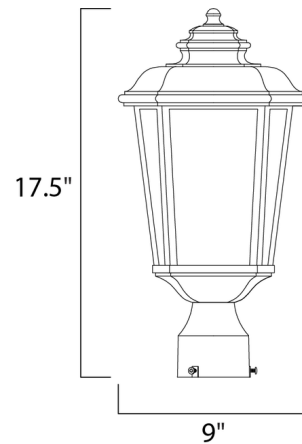

Lightology

lightology.com
866-954-4489
04-27-26

Project: _____
Company: _____
Location: _____ Fixture Type: _____
SPEC #: **MAX497147**
Approved On: _____ Approved By: _____

Radcliffe Outdoor Post Light By Maxim Lighting

Description

Radcliffe Outdoor Post Light is a traditional piece that is perfect in any exterior space. Features a Weathered Frost diffuser with a Black Oxide die cast aluminum finish. Note: Post sold separately.

Shown in black oxide / weathered frost

Specifications

COLOR	Weathered Frost
BODY FINISH	Black Oxide
WATTAGE	72W
DIMMER	Standard 120V
DIMENSIONS	9"W x 17.5"H
BULB NOT INCLUDED	1 x A19/Medium (E26)/72W/120V Incandescent